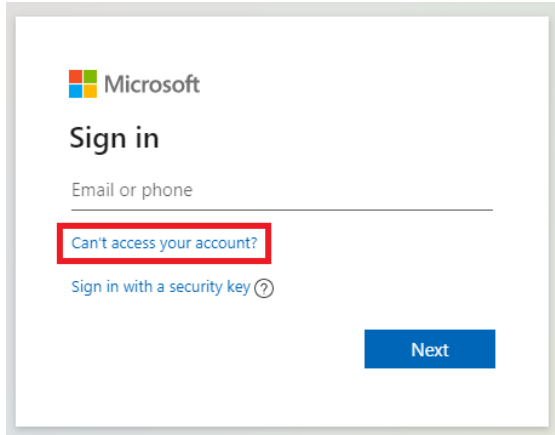

Office 365 Password Reset

If you forget your password or are unable to access your account please use the link below and follow these instructions.

<https://login.microsoftonline.com/>

At the link above, select the option 'Can't access your account?'

Enter your Office365 user ID and the verification code, your user ID is the same as your Trocaire email address ex. StudentBob@trocaire.edu

Microsoft

Get back into your account

Who are you?

To recover your account, begin by entering your user ID and the characters in the picture or audio below.